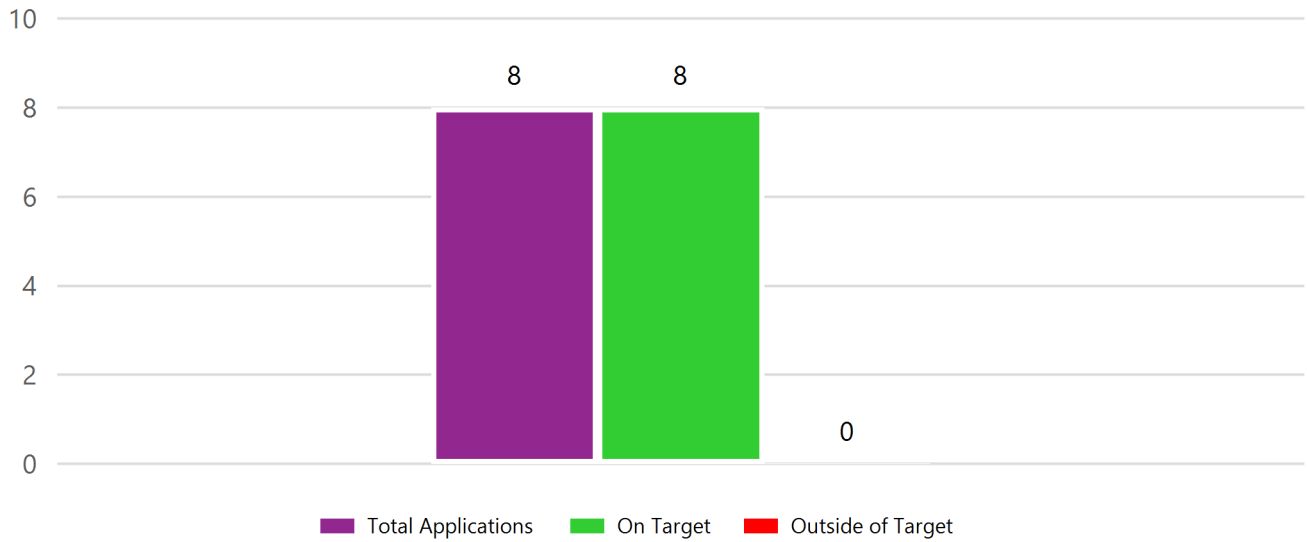

PLANNING SERVICES DEVELOPMENT MANAGEMENT

Quarterly Performance Statistics
01 April 2023 to 31 May 2023

APPLICATIONS OVERVIEW

EIA Applications: 0 - Major Applications: 2 - Minor Applications: 6

Applications Determined	8
On Target	8
Outside of Target	0
TARGET RESULT	100.00%

SUBMISSIONS OVERVIEW

Submissions Determined	7
On Target	3
Outside of Target	4
TARGET RESULT	42.86%